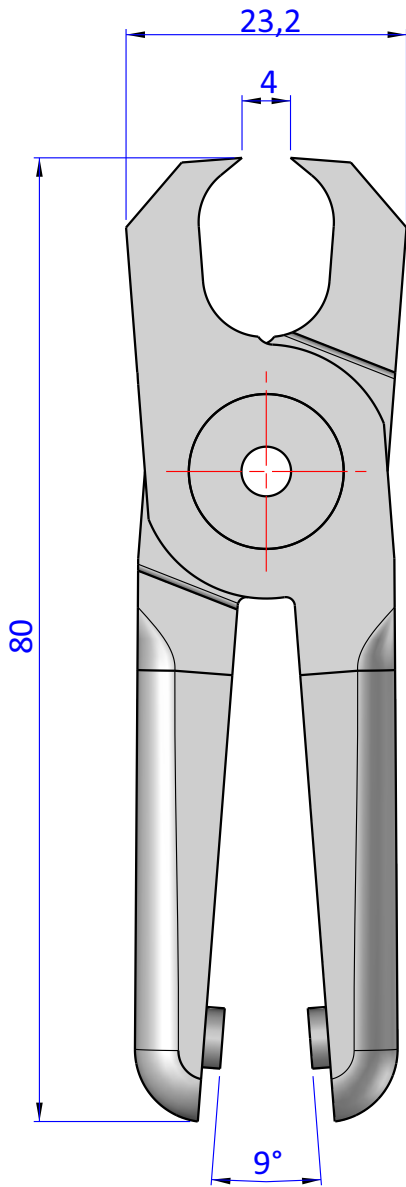

THE PROPERTY OF THE DRAWING IS ESTABLISHED BY LAW. IT IS FORBIDDEN TO PRODUCE OR SHOW IT TO THIRD PART. WITHOUT A WRITTEN AGREEMENT.

DESIGNED FROM		REVIEW
FPS Automation		A
DATE	WEIGHT	
22/10/2020	0,085kg	
CODE		
VES.N7AE		

Format A4

UNI 936-76

GENERAL TOLERANCE

UNI - ISO 2768

CLASSE f

DESCRIPTION

VES.N7AE