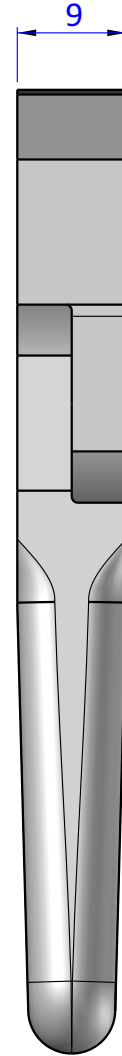

THE PROPERTY OF THE DRAWING IS ESTABLISHED BY LAW. IT IS FORBIDDEN TO PRODUCE OR SHOW IT TO THIRD PART. WITHOUT A WRITTEN AGREEMENT.

DESIGNED FROM		REVIEW
FPS Automation		A
DATE	WEIGHT	
22/10/2020	0,085kg	
CODE		
VES.N7AE		

Format A4

UNI 936-76

GENERAL TOLERANCE

UNI - ISO 2768

CLASSE f

DESCRIPTION

VES.N7AE